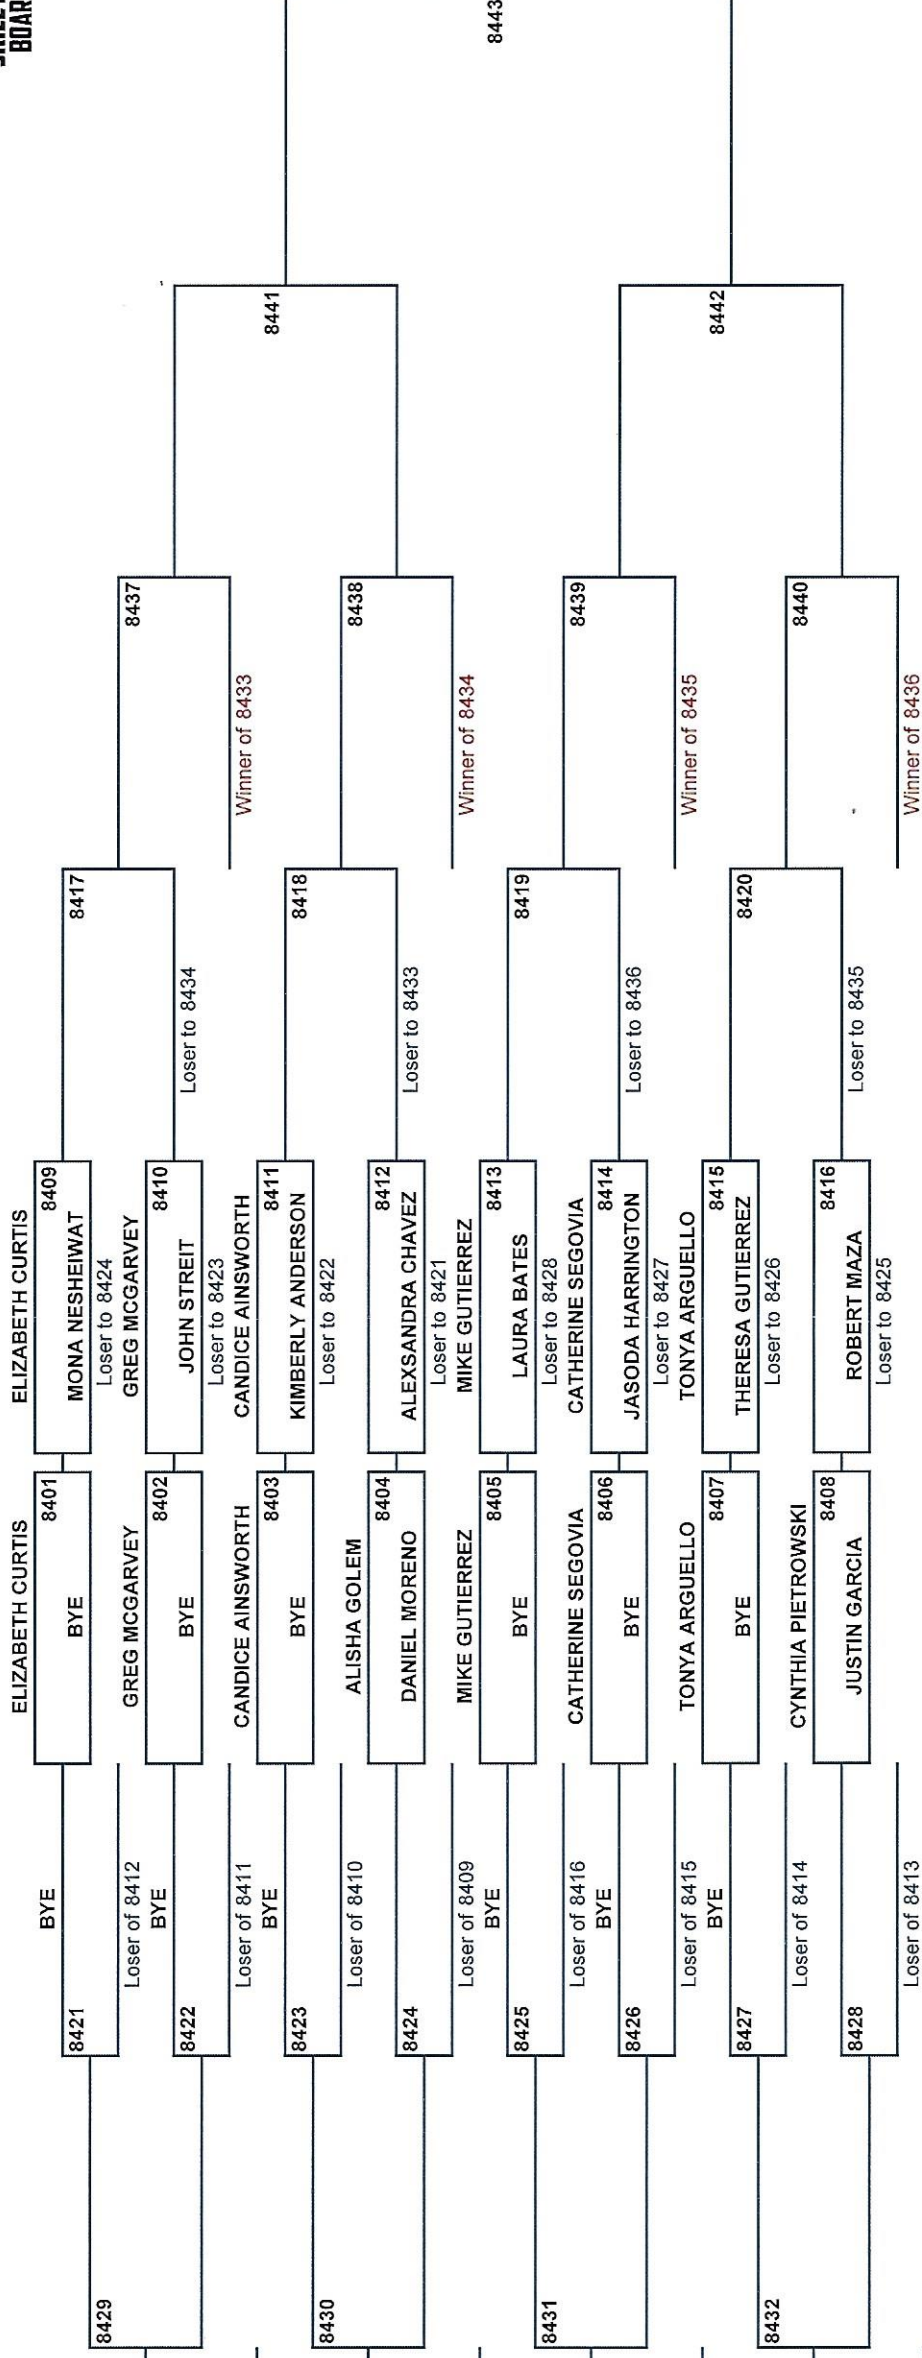

# SOUTHEAST TEXAS REGIONAL

## YELLOW TIER

SKILL LEVEL 4  
BOARD 1 OF 1

**FINALIST**