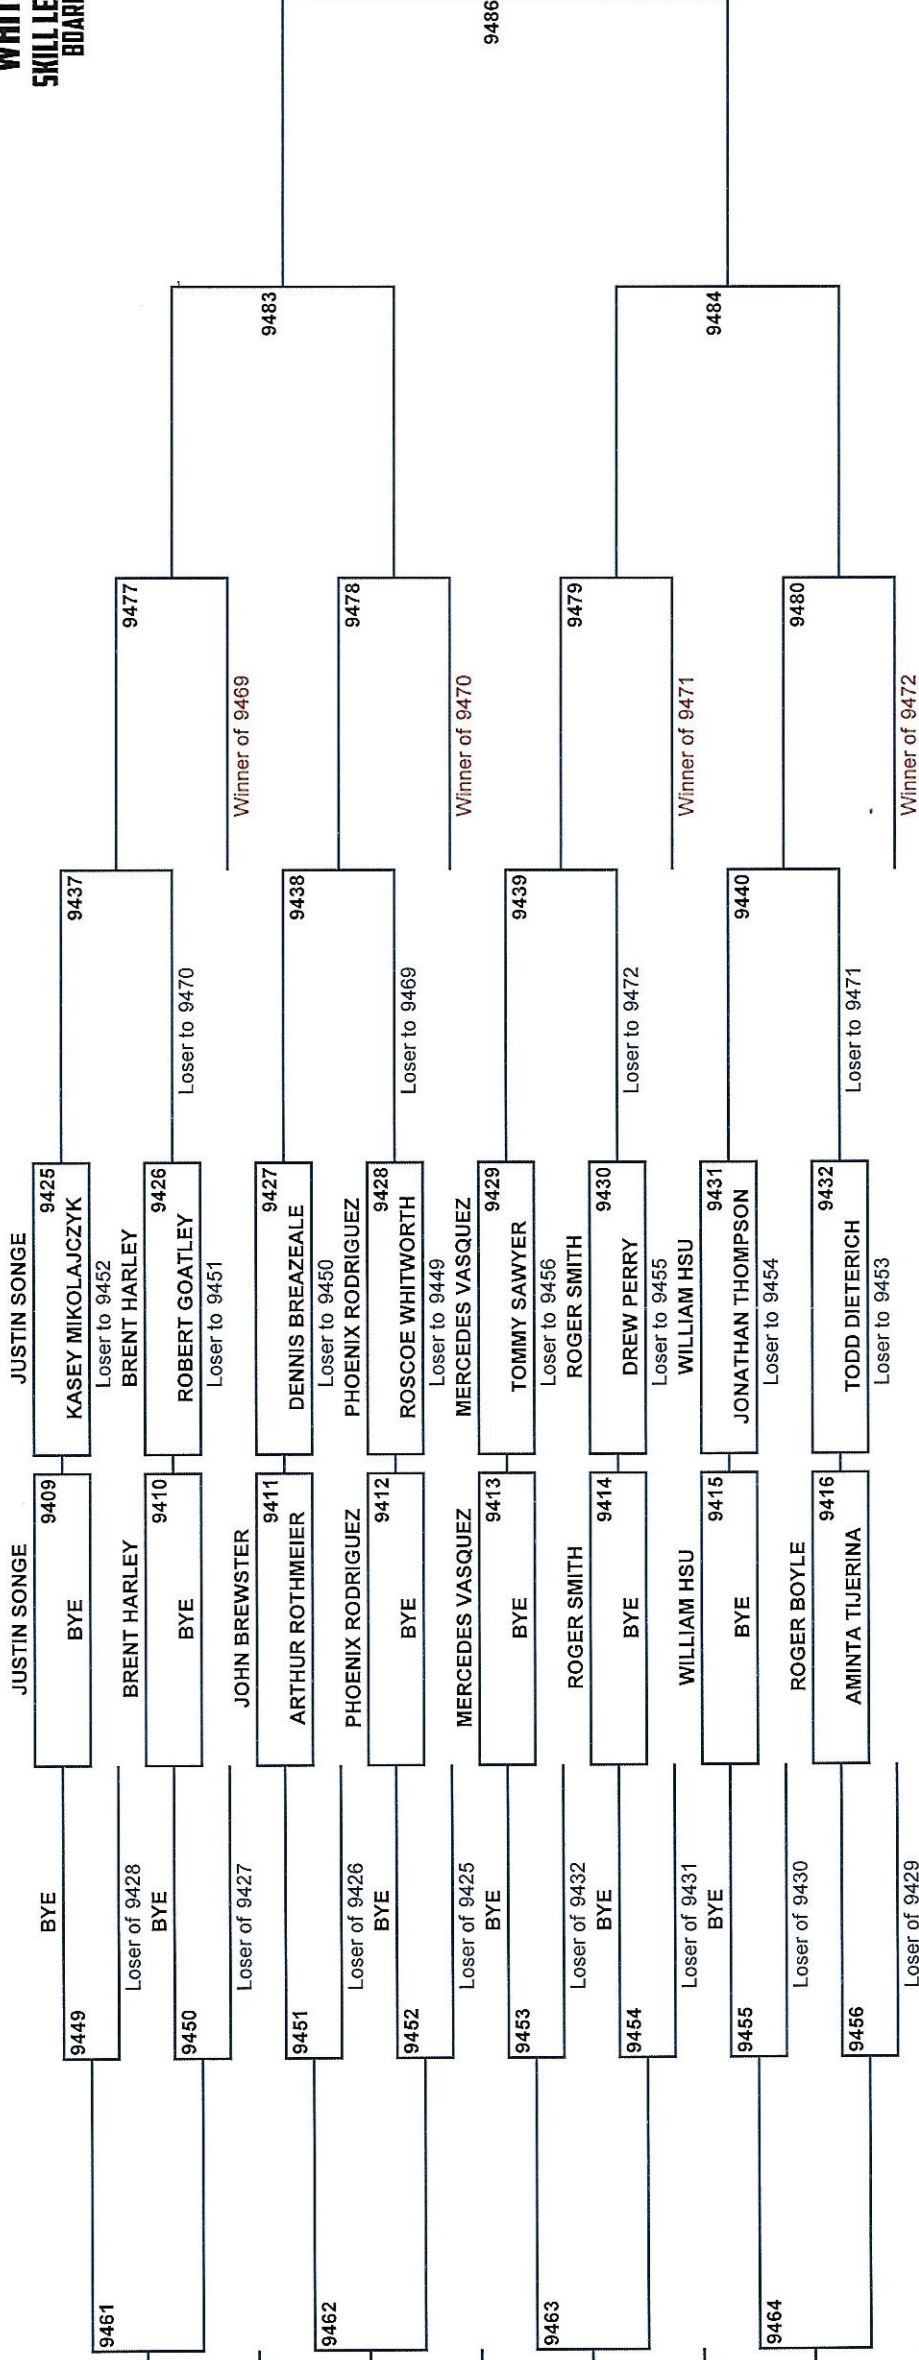

# SOUTHEAST TEXAS REGIONAL

## WHITE TIER

SKILL LEVELS 4-5  
BOARD 2 OF 2

**FINALIST**