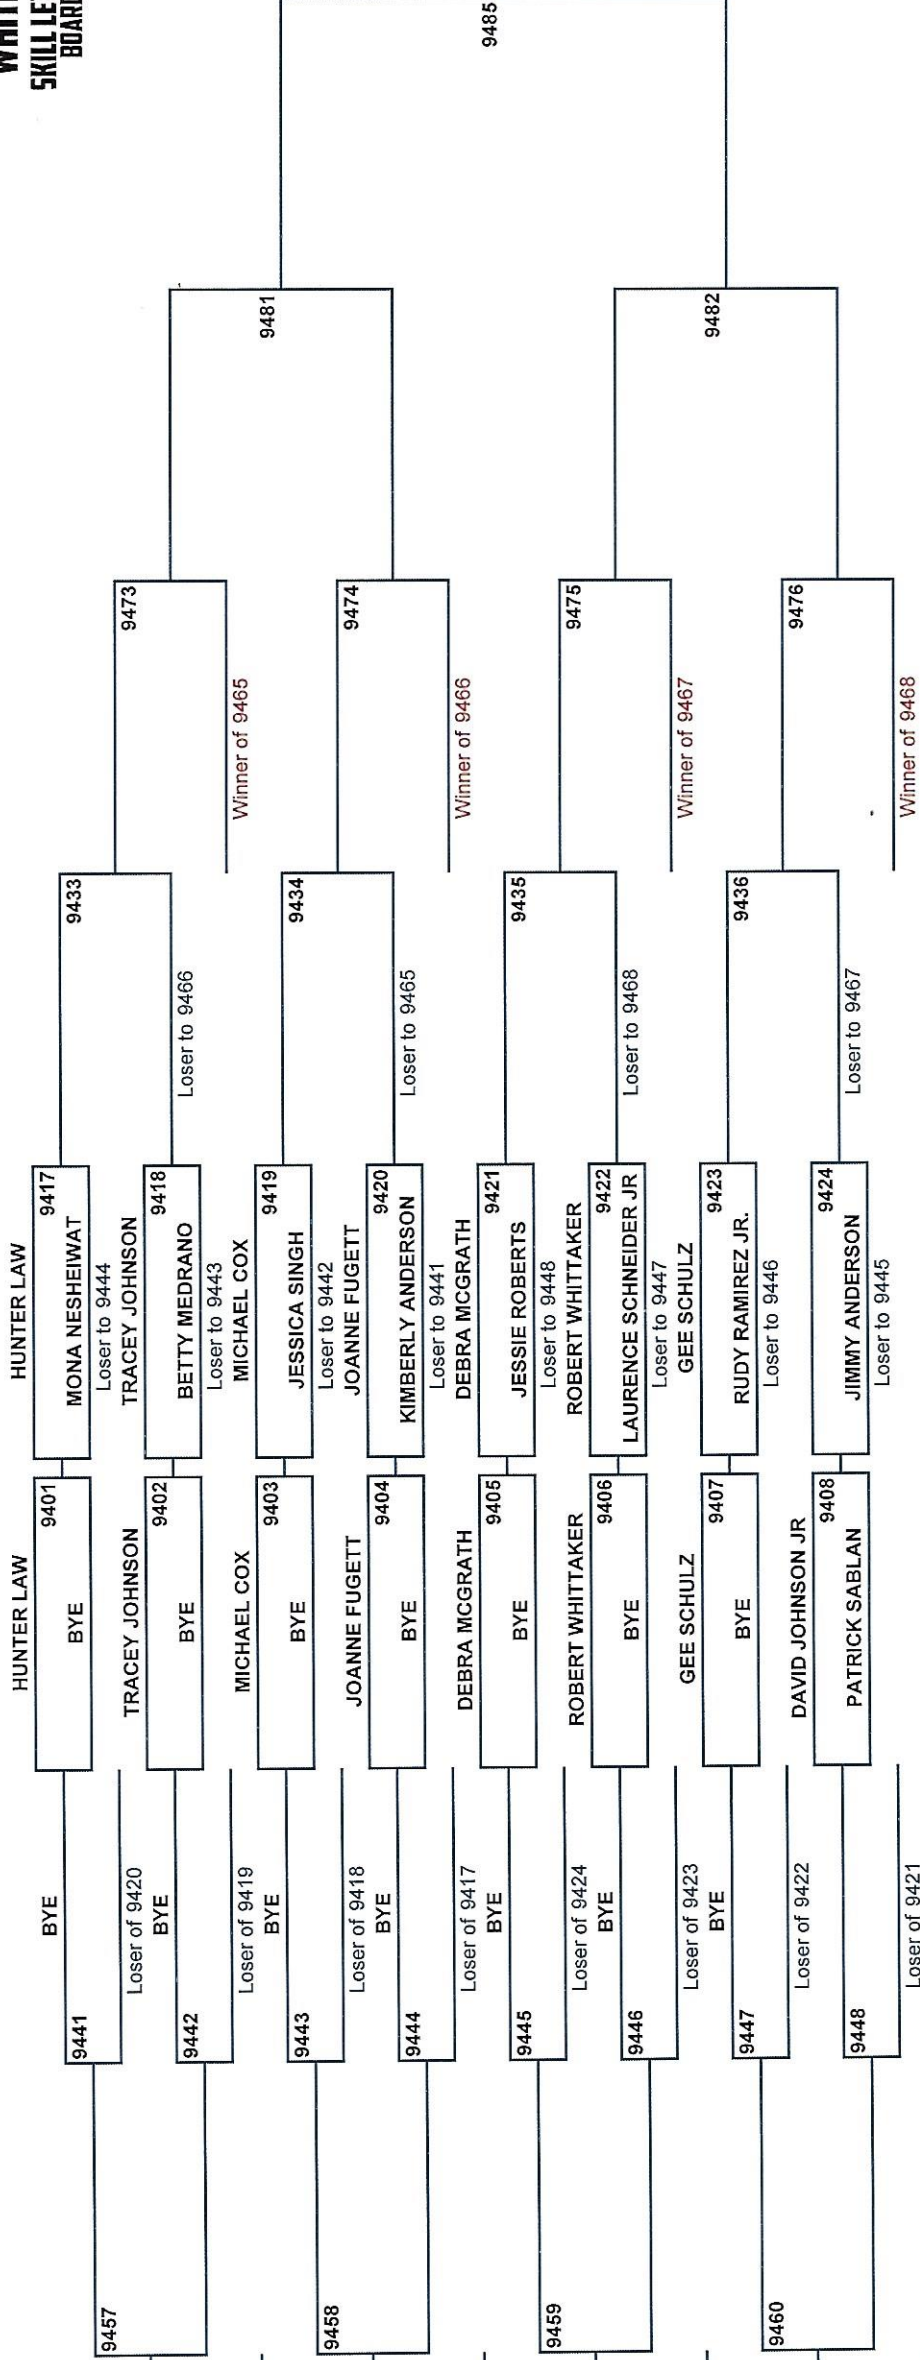

# SOUTHEAST TEXAS REGIONAL

## WHITE TIER

SKILL LEVELS 4-5  
BOARD 1 OF 2

**FINALIST**