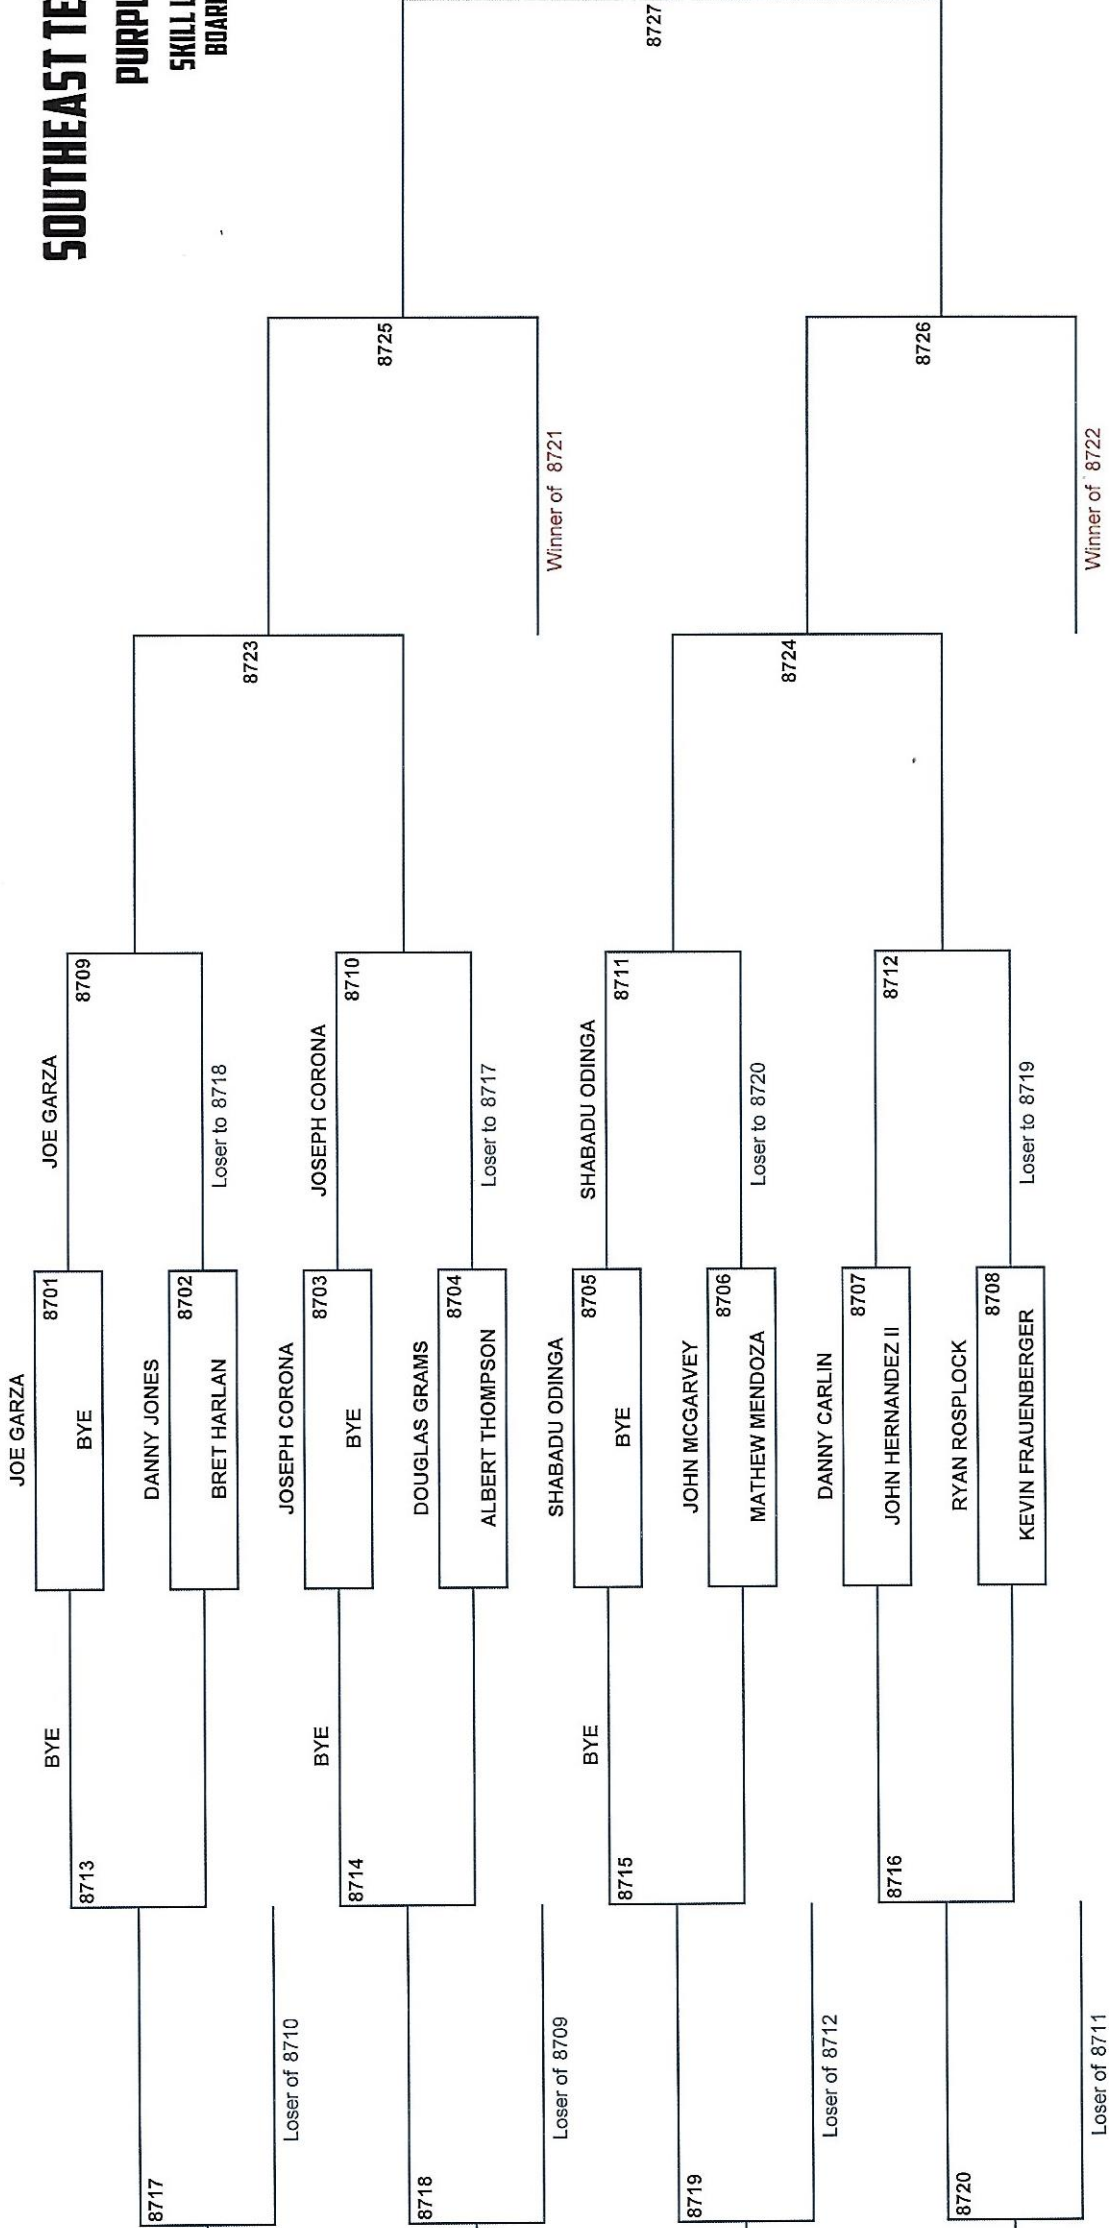

SOUTHEAST TEXAS REGIONAL

PURPLE TIER

SKILL LEVEL 7

BOARD 1 OF 1

FINALIST