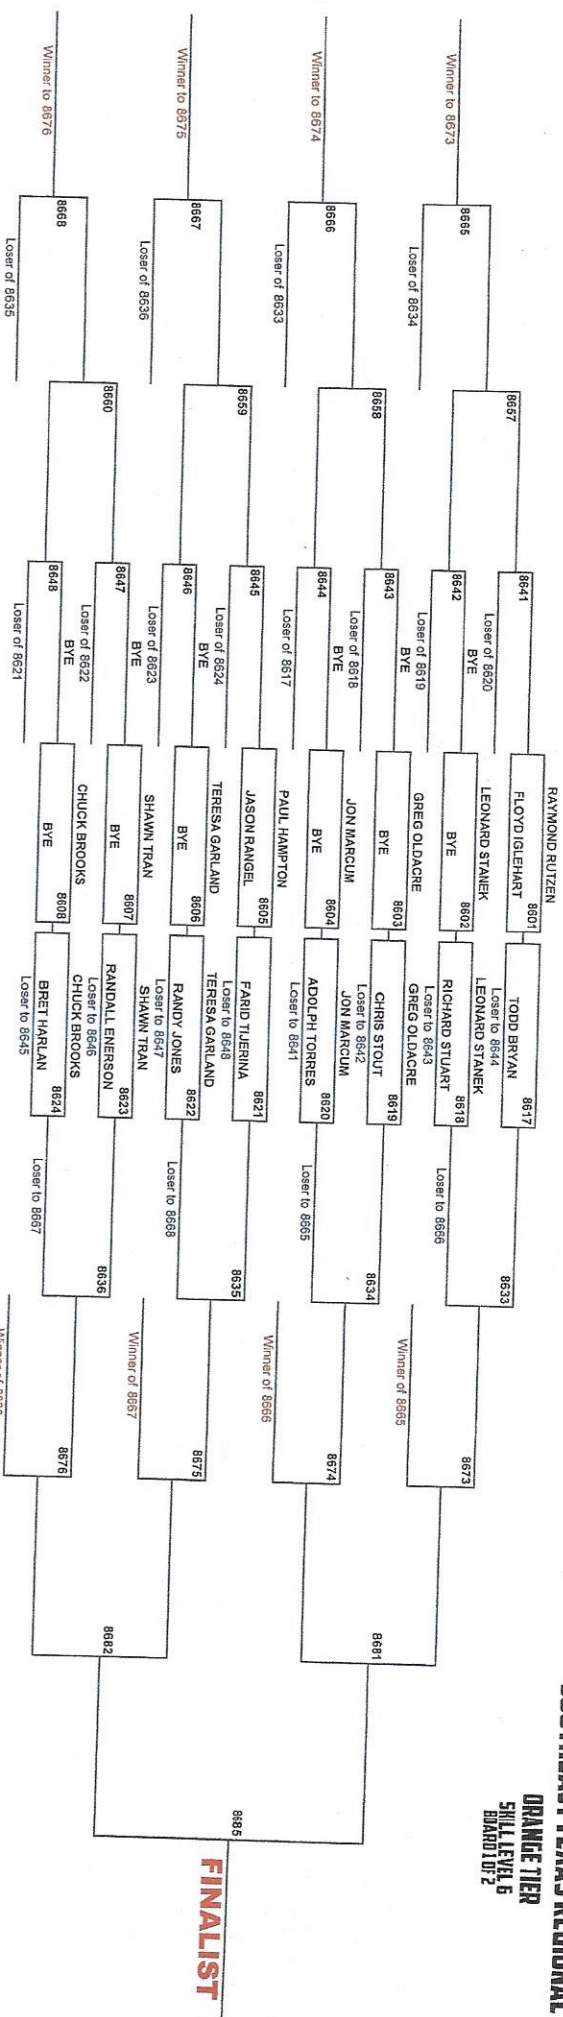

SOUTHEAST TEXAS REGIONAL
ORANGE TIER
SKILL LEVEL 6
ROUND 1 OF 2

FINALIST