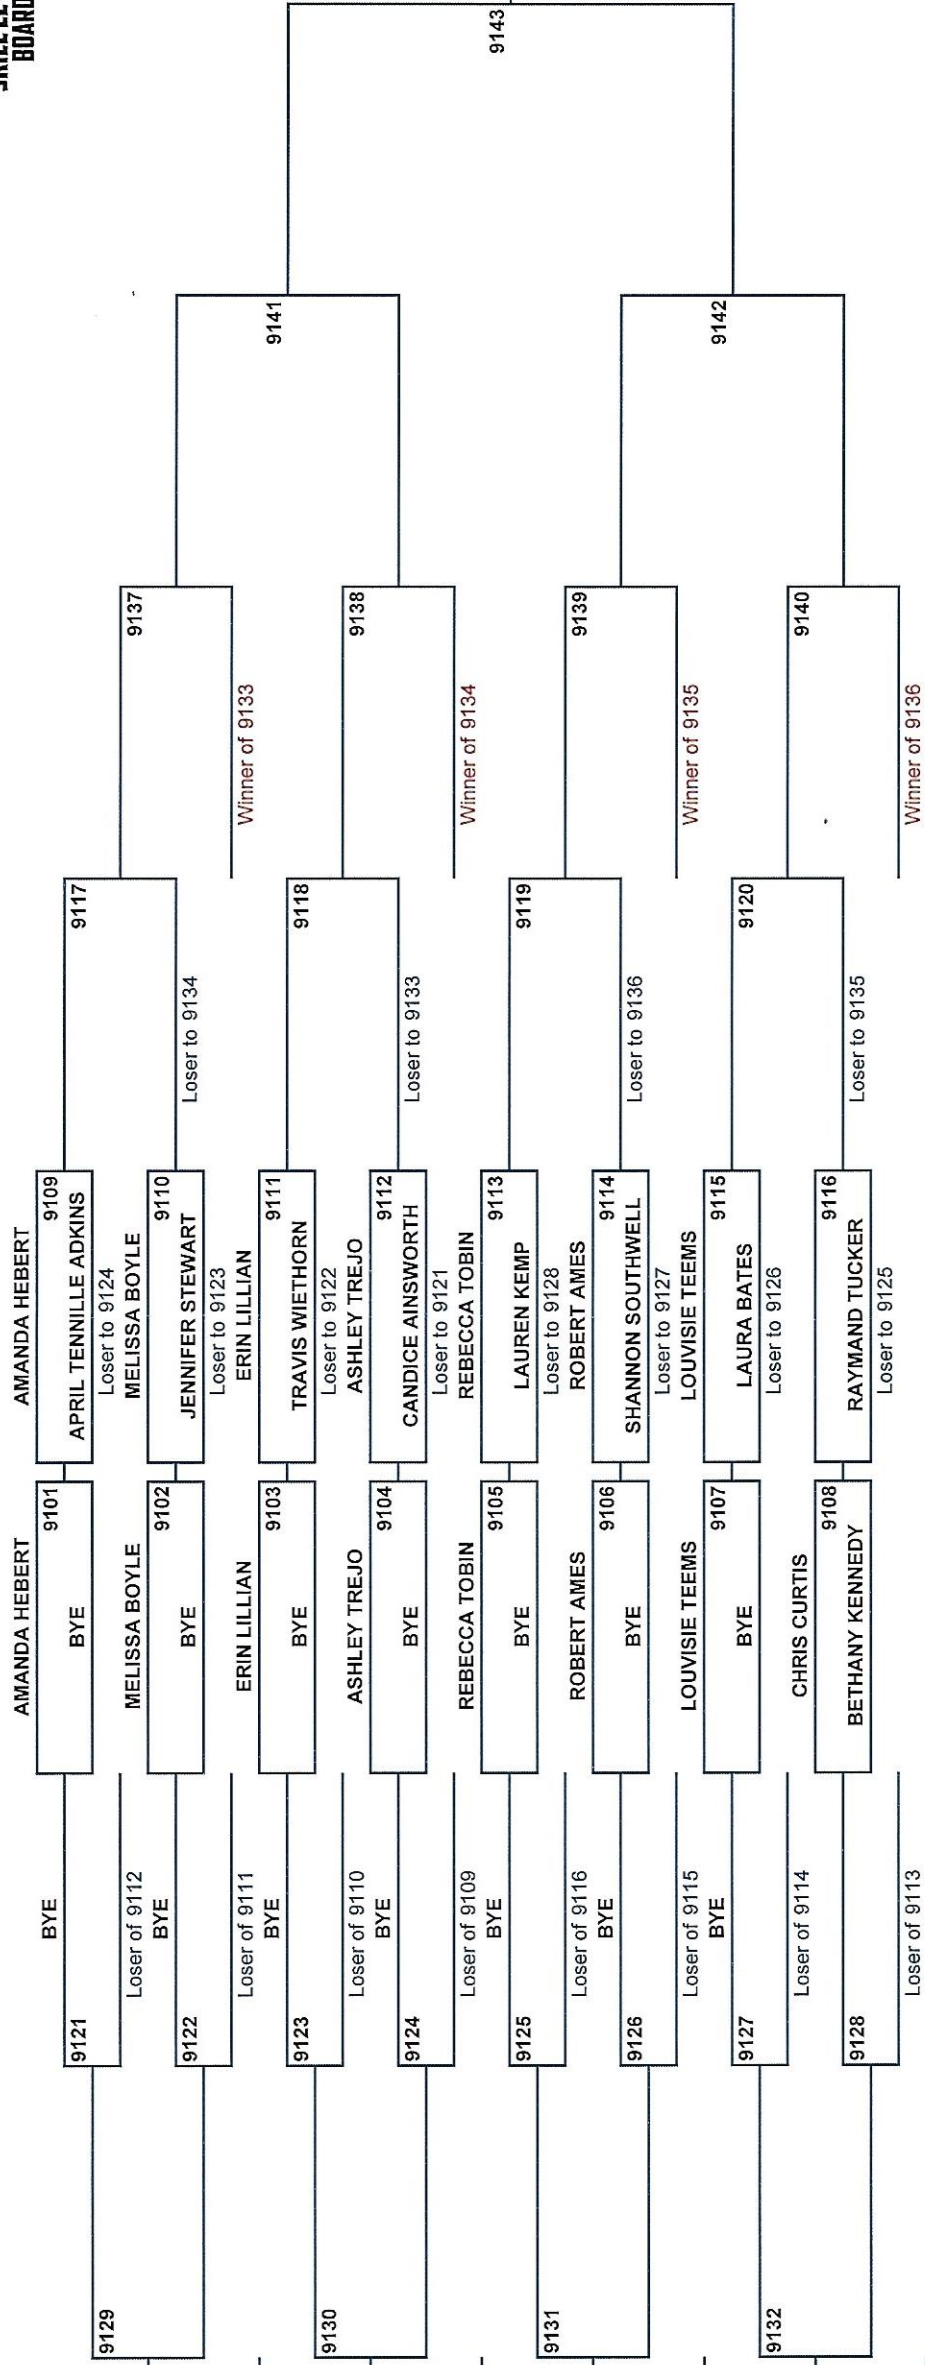

SOUTHEAST TEXAS REGIONAL

GREEN TIER

SKILL LEVELS 1-3
BOARD 1 OF 1

FINALIST