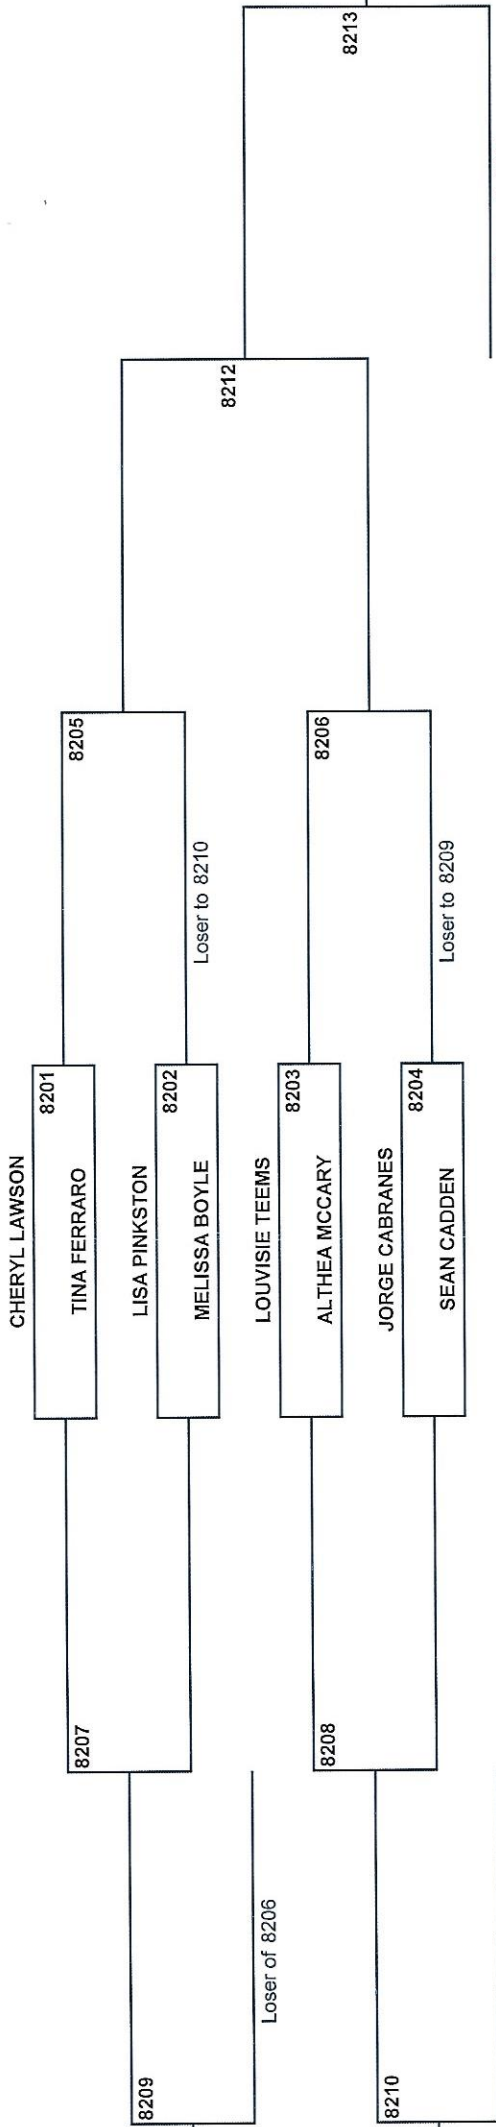

# SOUTHEAST TEXAS REGIONAL

## BLUE TIER

SKILL LEVEL 2 & 3  
BOARD 1 OF 1