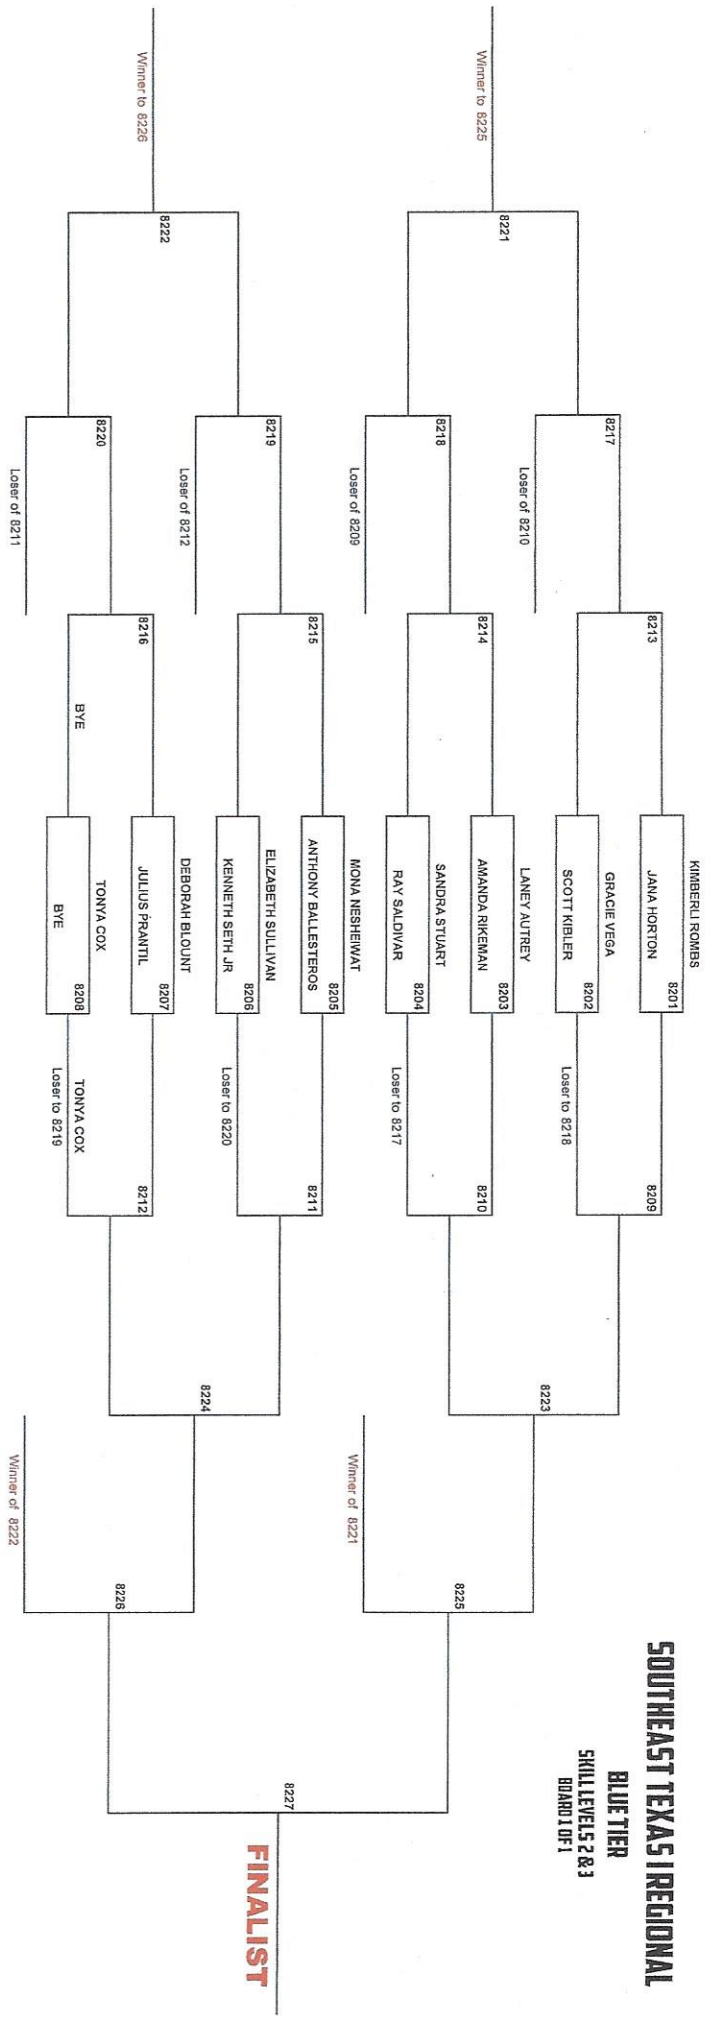

**SOUTHEAST TEXAS REGIONAL**  
**BLUE TIER**  
**SKILL LEVELS 2 & 3**  
**BOARD 1 OF 1**

**FINALIST**