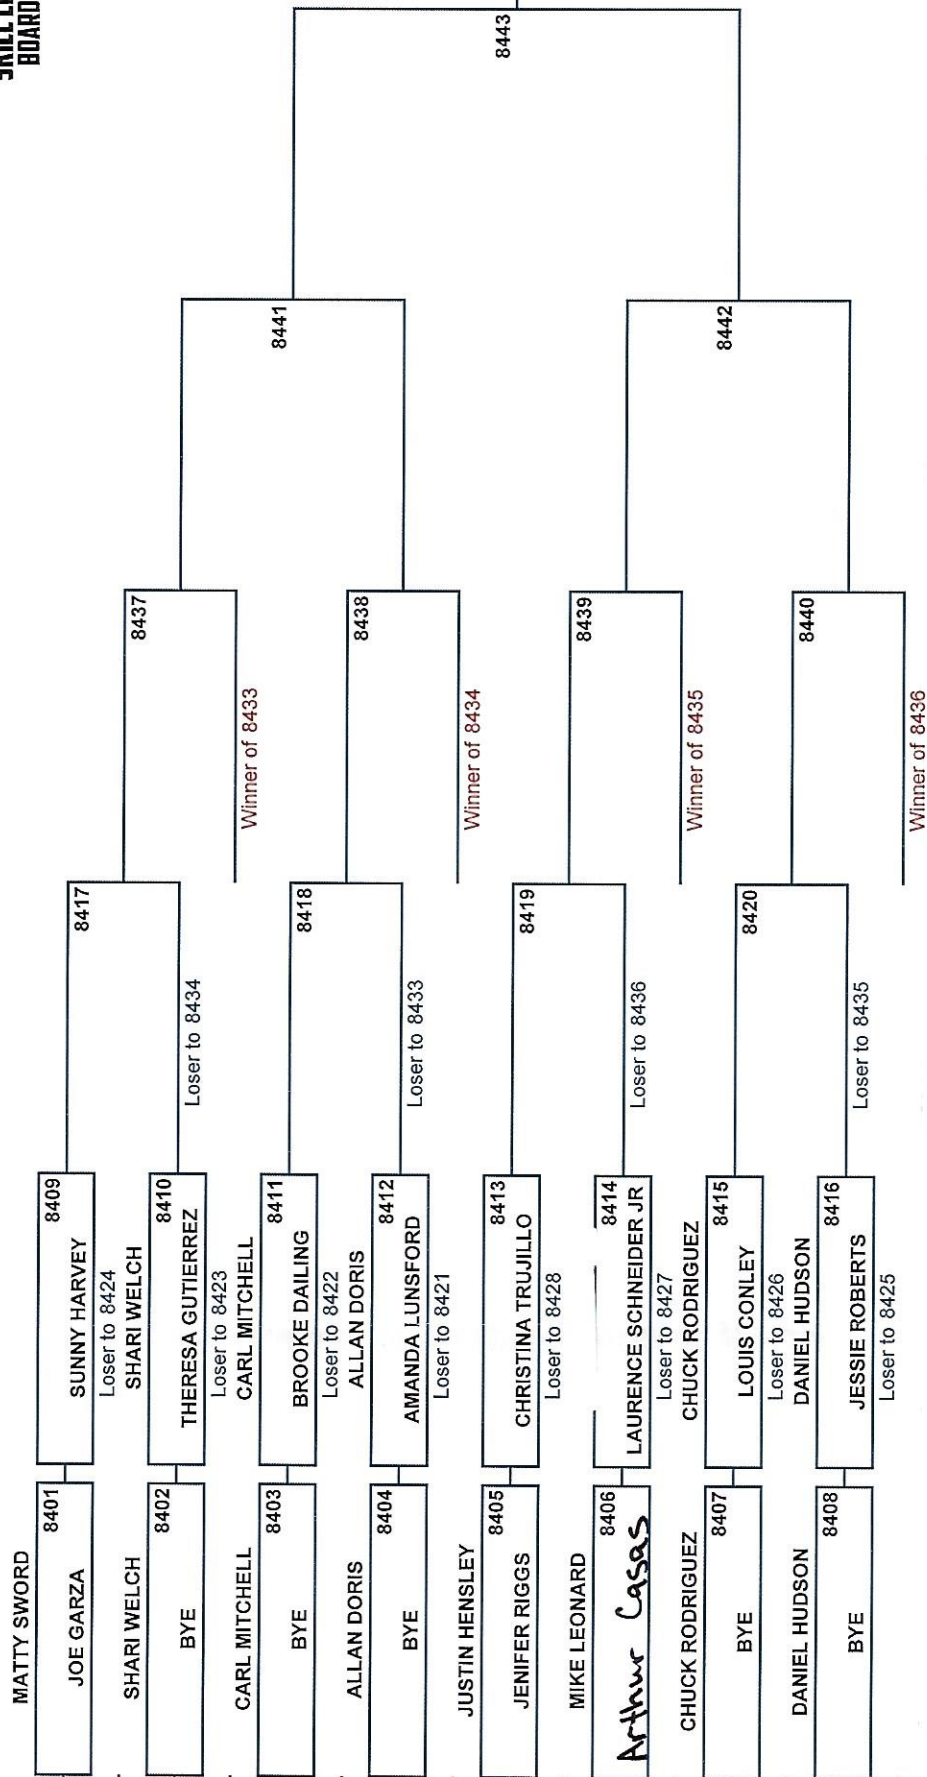

SOUTHEAST TEXAS REGIONAL

YELLOW TIER

SKILL LEVEL 4
BOARD 1 OF 1

FINALIST