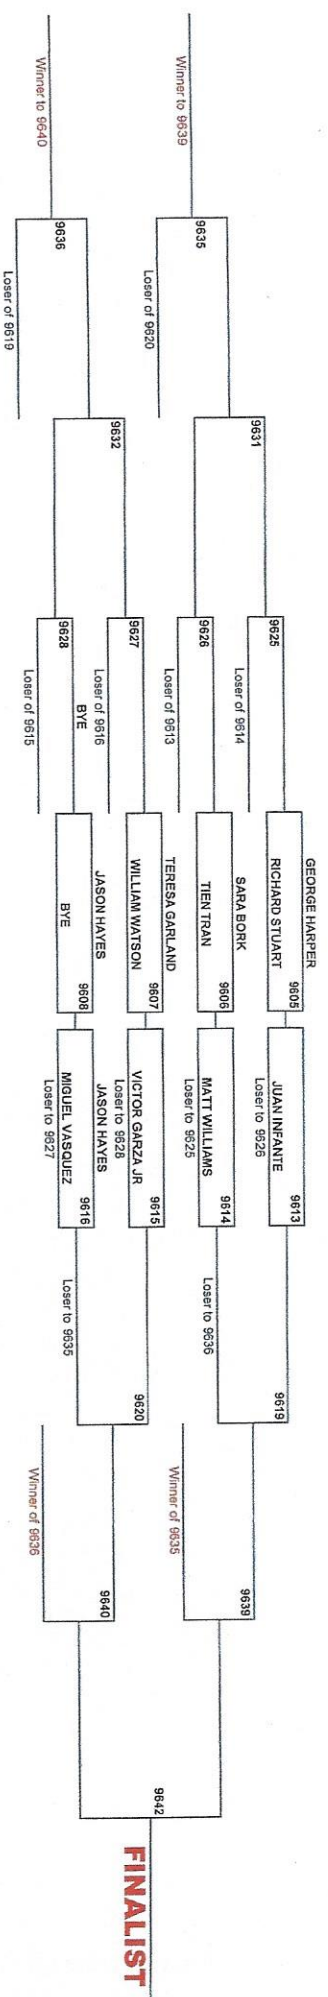

SOUTHEAST TEXAS REGIONAL
GRAY TIER
SKILL LEVELS 5-7
ROUND 2 OF 2

FINALIST